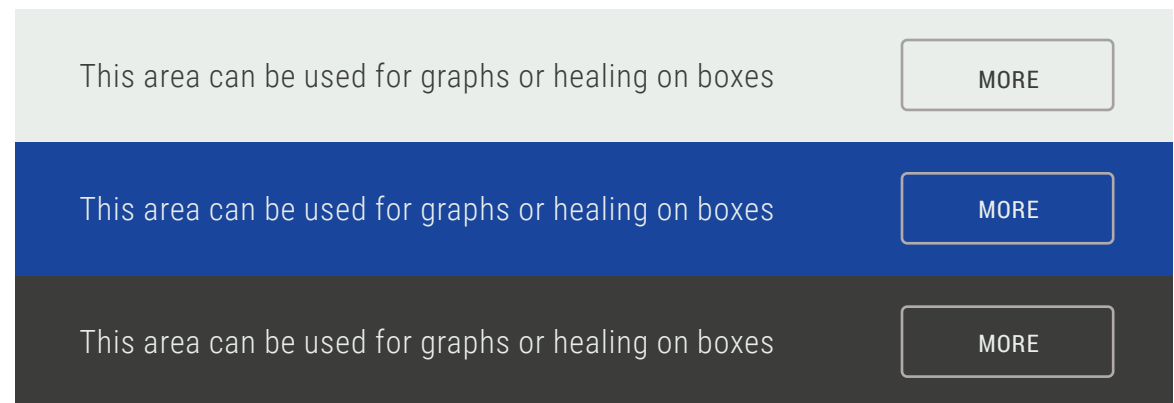

Check Box

Radio Buttons

Navigation 1

Navigation 2

Graphs / Highlights