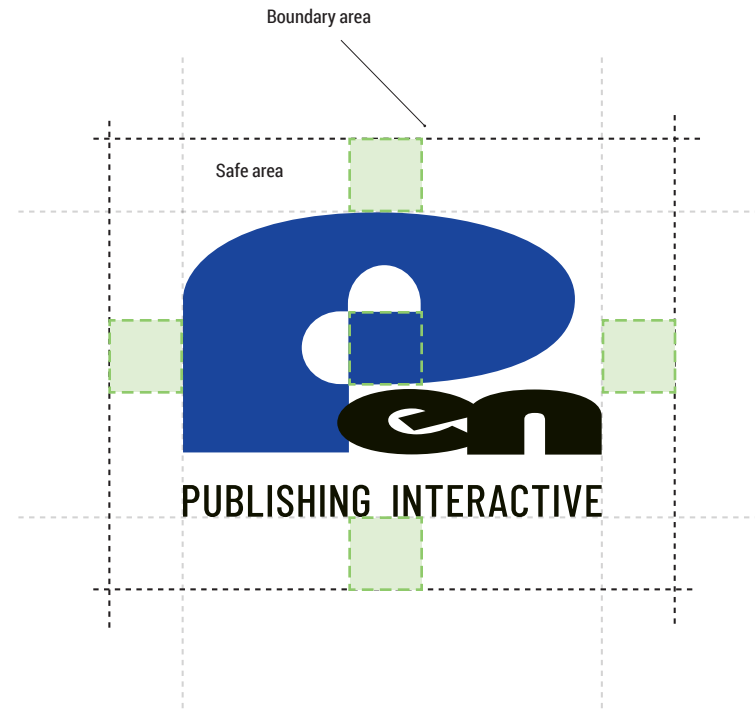

LOGO SPACING & SIZE

01 SPACING

Clear space is based upon an imaginary square created by the center of the “P”, Orange dotted line. This space should equal the same space around the logo.

02 SIZE LIMITATIONS

The logo is designed to be one inch in width or larger for print legibility. Branded accessories may be the exception for sizing, e.g. pens.

Please do not reduce the quality below 72 ppi.

01

02